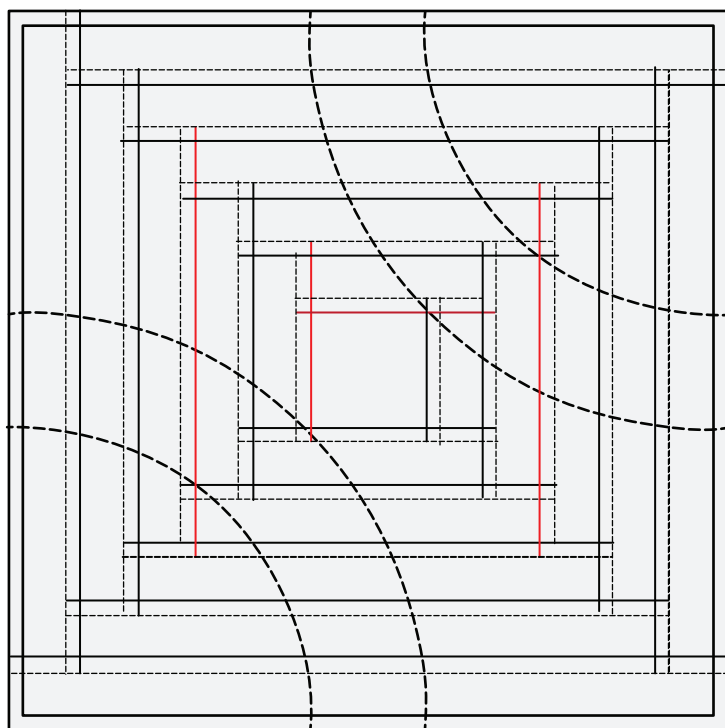

Cabin Fever NP 170

Red lines needed to be extended out to the dashed lines.

Cabin Fever TP 69

Unit B Background Template Layout Sheet

Cut 3-3/4" x 12-1/2" Rectangle

Dark Fabric

Unit B Background Template Layout Sheet

Cut 3-3/4" x 12-1/2" Rectangle

Light Fabric

Quiltworx.com
Judy Niemeyer Quilting